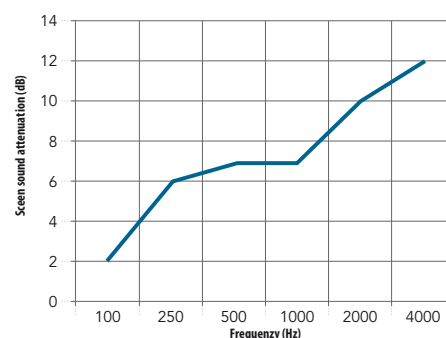

Réaction au feu
B-s1,d0
Basée sur EN 13501-1

Environnement
Laine de roche entièrement recyclable

Entretien

- Cadre : Aspirateur, chiffon humide et nettoyage à la mousse basse pression
- Toile : Aspirateur, chiffon humide et lavage au lave-linge jusqu'à 70 °C

Environnement intérieur
Une sélection de produits Rockfon a été récompensée par la classification finlandaise des émissions de matériaux de construction M1 et par le label danois de climat intérieur pour les produits à faibles émissions de COV

Hygiène
La laine de roche ne contient aucun élément nutritif et ne permet pas le développement des micro-organismes